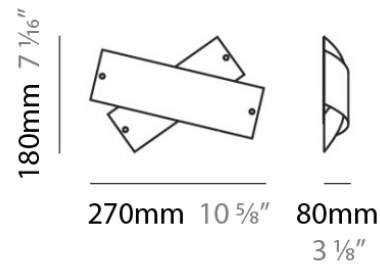

TOURBILLON SURFACE

D83095

PROJECT _____

TYPE _____

NOTES _____

QUANTITY _____

DATE _____

GENERAL

Series: Tourbillon

Brand: Panzeri

Division: Design

Mounting Type: Surface

Mounting Location: Wall

Subcategory: Ambient

PHYSICAL

Shape: Abstract

Length (mm): 270

Length (in): 10 ⁵/₈

Height (mm): 180

Height (in): 7 ¹/₁₆

Extension (mm): 80

Extension (in): 3 ¹/₈

Light Distribution: Omnidirectional

Weight (kg): 1.23

Weight (lbs): 2.7

Diffuser: White & Red Blown Glass

Fixture Finish: NIC

Fixture Material: Glass / Aluminum

ELECTRICAL

Number of Lamps: 1

Lamp Type: LED Retrofit

Lamp Shape: T3

Bulb Included: Bulb Not Included

Total Output Wattage (W): 15

Max. Wattage Per Lamp (W): 15

Lamp Base: RSC

Input Voltage (V): 120

LED

OPTICAL

RATINGS AND CERTIFICATIONS

Certified By: CSA Certified to UL and CSA Standards

IP rating: IP20