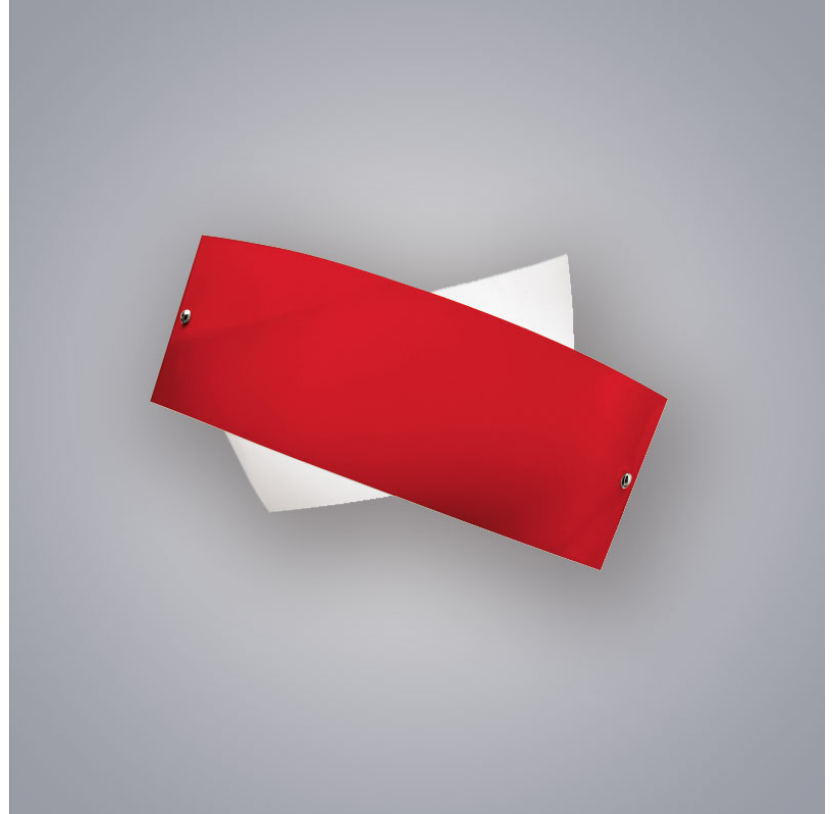

TOURBILLON SURFACE

D83095

PROJECT _____

TYPE _____

NOTES _____

QUANTITY _____

DATE _____

GENERAL

Series: Tourbillon

Brand: Panzeri

Division: Design

Mounting Type: Surface

Mounting Location: Wall

Subcategory: Ambient

PHYSICAL

Shape: Abstract

Length (mm): 270

Length (in): 10 ⁵/₈

Height (mm): 180

Height (in): 7 ¹/₁₆

Extension (mm): 80

Extension (in): 3 ¹/₈

Light Distribution: Omnidirectional

Weight (kg): 1.23

Weight (lbs): 2.7

Diffuser: White & Red Blown Glass

Fixture Finish: NIC

Fixture Material: Glass / Aluminum

ELECTRICAL

Number of Lamps: 1

Lamp Type: LED Retrofit

Lamp Shape: T3

Bulb Included: Bulb Not Included

Total Output Wattage (W): 15

Max. Wattage Per Lamp (W): 15

Lamp Base: RSC

Input Voltage (V): 120

LED

OPTICAL

RATINGS AND CERTIFICATIONS

Certified By: CSA Certified to UL and CSA Standards

IP rating: IP20